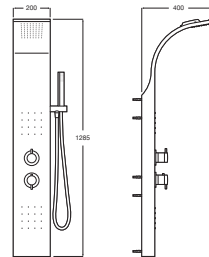

ESSENTIAL

Hydromassage thermostatic column

TECHNICAL DRAWINGS

FEATURES

Constant massage

Finish: Matt stainless steel

Handset: Included

Hydromassage

Hydromassage jet functions: Lumbar, Neck

Installation type: Wall-mounted

Minimum water pressure required (bar): 2

Mixer type: Thermostatic

Number of diverter outlets: 3

Number of jets: 2

Number of water outlets: 4