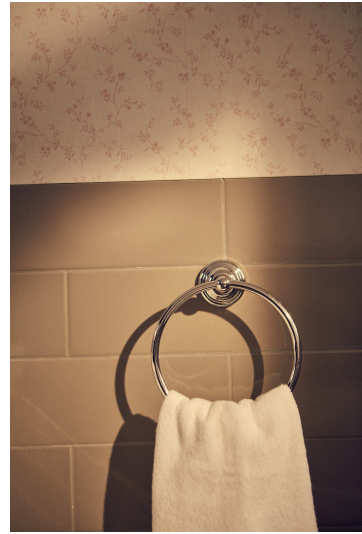

## Towel ring

TECHNICAL DRAWINGS

## FEATURES

Finish: Polished

Installation type: Wall-mounted

Material: Metal

Shape: Ring

## Carmen

Carmen is a tribute to one of Roca's most iconic basins of the 1940s, which comes back with a clear vintage character to become a vitreous china and furniture collection with the latest innovations in the design of bathroom spaces.