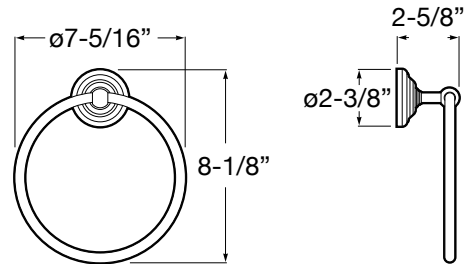

## Towel ring

TECHNICAL DRAWINGS

## FEATURES

Finish: Polished

Installation type: Wall-mounted

Material: Metal

Shape: Ring