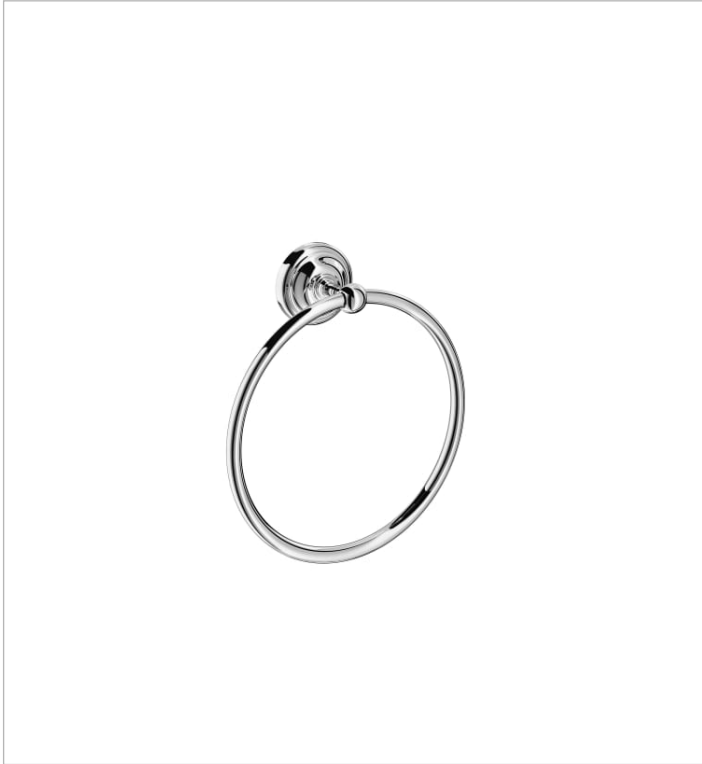

CARMEN

## Towel ring

TECHNICAL DRAWINGS

## FEATURES

Finish: Polished

Installation type: Wall-mounted

Material: Metal

Shape: Ring