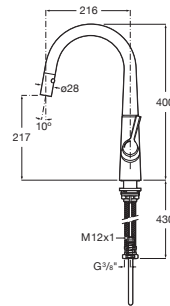

SYRA

Kitchen sink mixer with retractable swivel spout and rinse spray function, Cold Start

TECHNICAL DRAWINGS

FEATURES

- Application place: Kitchen sink
- Faucet type: Single-lever
- Handle position: Lateral
- Installation type: Deck-mounted
- Waste not included