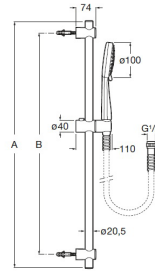

STELLA

Shower kit with Stella 100/3 handshower, 700 mm slide bar with adjustable handshower bracket and flexible hose

TECHNICAL DRAWINGS

A	B	B (Max)
700	600	640

FEATURES

Diameter (mm): 100

Finish: Chrome

Flexible hose included

Number of functions: 3

Shape: Circular

Slide bar included

Slide bar length (mm): 700

Wall bracket included

Easyclean ®

Function types  
Function types: Pulse

Function types  
Function types: Rain

Function types  
Function types: Softy

**INCLUDES**

100/3. Handshower with 3 functions: Rain, Tonic and Pulse

5B1B03C00

700 mm shower slide bar with adjustable handshower bracket

5B0205C00

**COMPATIBLE WITH**