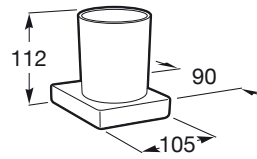

TEMPO

Wall-mounted glass tumbler

DIMENSIONS

Length 105 mm.

Width 90 mm.

Height 112 mm.

COLOURS AND FINISHES

01 Chrome

TECHNICAL DRAWINGS

FEATURES

Fixing kit: Included

Installation type: Wall-mounted