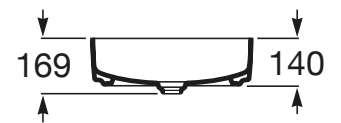

INSPIRA

SQUARE - Over countertop FINECERAMIC® basin

DIMENSIONS

Length 500 mm.

Width 370 mm.

Height 140 mm.

COLOURS AND FINISHES

64 Onyx

TECHNICAL DRAWINGS

FEATURES

Basin capacity (l): 19.5

Bowl position: Central

Installation type: Bowl / On countertop

Material: FINECERAMIC®

Shape: Square

Taphole configuration: No tapholes