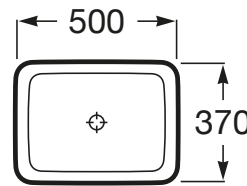

INSPIRA

SQUARE - Over countertop FINECERAMIC® basin

DIMENSIONS

Length 500 mm.

Width 370 mm.

Height 140 mm.

COLOURS AND FINISHES

64 Onyx

TECHNICAL DRAWINGS

FEATURES

Basin capacity (l): 19.5

Bowl position: Central

Installation type: Bowl / On countertop

Material: FINECERAMIC®

Shape: Square

Taphole configuration: No tapholes

Trap: Not included

Waste: Included

Weight (Kg): 7.7

Without overflow

COMPATIBLE WITH

Base unit for over countertop basin

857002... + 857012...

Base unit for over countertop basin