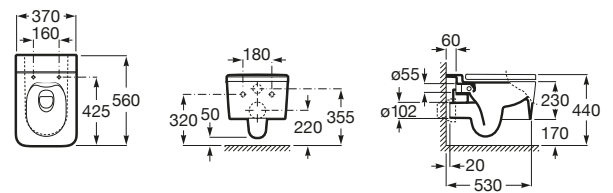

INSPIRA

SQUARE - Vitreous china Rimless wall-hung WC with horizontal outlet

DIMENSIONS

Length 370 mm.

Width 560 mm.

Height 440 mm.

COLOURS AND FINISHES

64 Onyx

TECHNICAL DRAWINGS

FEATURES

Fixing kit: Included

Flushing system: Washdown

Installation type: Wall-hung

Outlet type: Horizontal

Rimless

Shape: Square

COMPATIBLE WITH

Soft-closing lacquered toilet
seat and cover

801532..B

DUPLO WC with AG valve
(110mm cistern) concealed
cistern and frame for wall-
hung WCs

890090020

BASIC WC COMPACT with
AG valve (80mm cistern)
concealed cistern and frame
for wall-hung WCs

890080120

DUPLO WC COMPACT with
AG valve (80mm cistern)
concealed cistern and frame
for wall-hung WCs

890080020

Inspira

Three shapes, multiple combinations, ample possibilities. This vitreous china and furniture collection, with 3 design lines -Round (round), Soft (with soft angles) and Square (square)-, which can be perfectly combined, will bring life to bathroom spaces in any style.