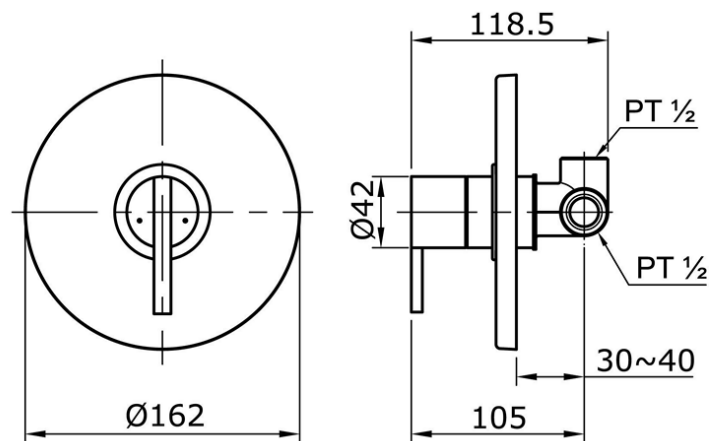

TX443SEN

IDR 1,540,000.00

Single Lever Shower Mixer

Min Water Pressure: 0.05 MPa

Max Water Pressure: 0.75 MPa

Some products may not be available in your area

Prices indicated are manufacturer's suggested retail price, prices may change anytime without notice.